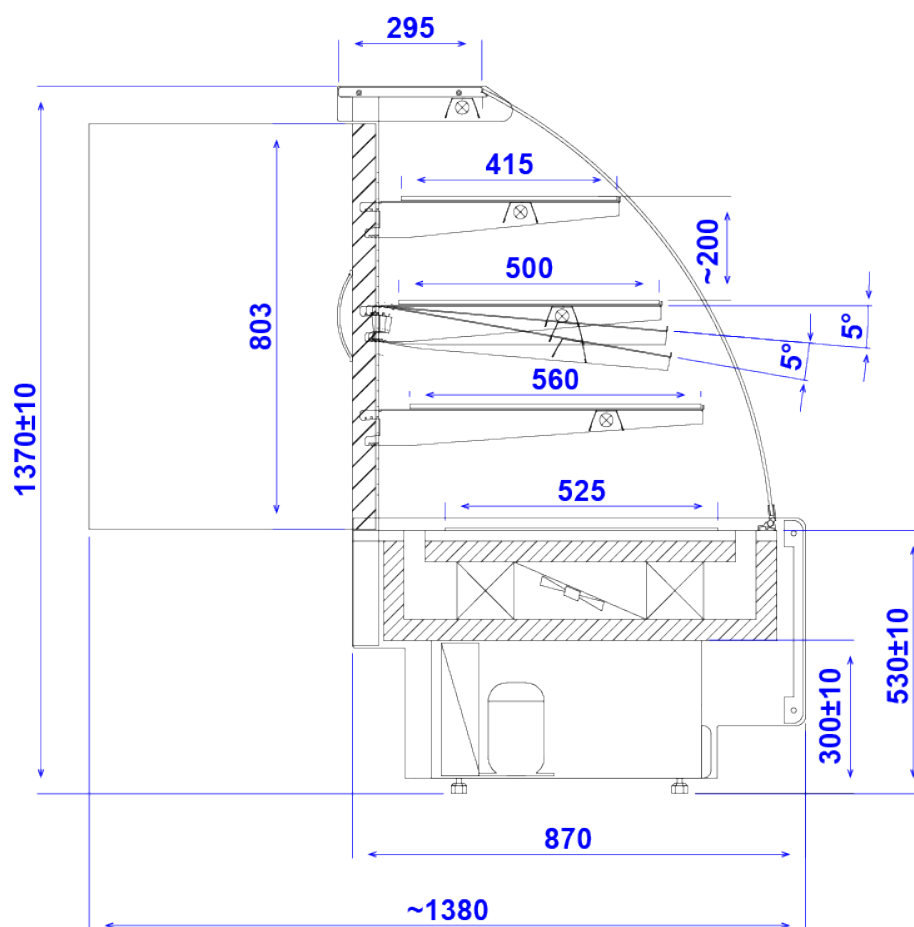

Options

the device without the wooden sides adapted for serial connection (mod/A)

internal back of device made of stainless steel

internal frame made of stainless steel for 0.6 model

internal frame made of stainless steel for 0.9 model

internal frame made of stainless steel for 1.3 model

3 display shelves on silver or gold painted frame (IGLOO colour chart)

3 display shelves on stainless steel frame

bottom shelf made of stainless steel

electronic temperature recorder + software

temperature recorder wire

JAMAJKA TREND