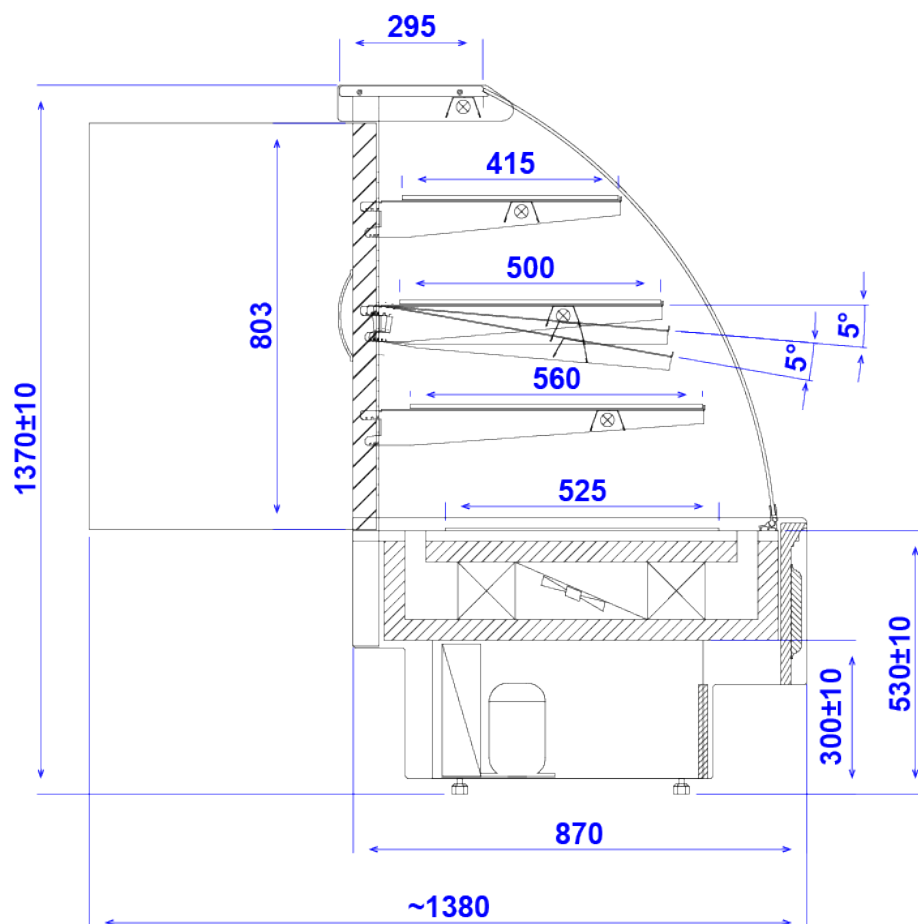

Temperature range:

---

Name	JAMAJKA 0.6W-MOD/C RETRO	JAMAJKA 0.9W-MOD/C RETRO	JAMAJKA 1.3W-MOD/C RETRO
Code	JA103-c/RETRO	JA102-c/RETRO	JA101-c/RETRO
Length [mm]	610	910	1310
Height [mm]	1370+/10	1370+/10	1370+/10
Depth [mm]	865	865	865
Capacity [dm <sup>3</sup> ]	203	305	440
Display area [m <sup>2</sup> ]	0,96	1,5	2,1
Total Display Area (TDA) [m <sup>2</sup> ]	-	-	-
Temp. range [°C]	(+5 ± +15°C)	(+5 ± +15°C)	(+5 ± +15°C)
Temp. class	-	-	-
Climate class	-	-	-
Energy efficiency class	-	-	-
Refrigerant	R404a / R507 / R448 / R449	R404a / R507 / R448 / R449	R404a / R507 / R448 / R449
Rated voltage [V]	230/50Hz	230/50Hz	230/50Hz
Rated power [W]	51	78	134

## Options

wooden side panels - different colors available (IGLOO pattern book)

internal frame made of stainless steel for 0.6 model

internal frame made of stainless steel for 0.9 model

internal frame made of stainless steel for 1.3 model

bottom shelf made of stainless steel

humidity control system

electronic temperature recorder + software

temperature recorder wire (RS232 - USB)

small tray (400mm x 375mm)

bottom tray (400mm x 520mm)